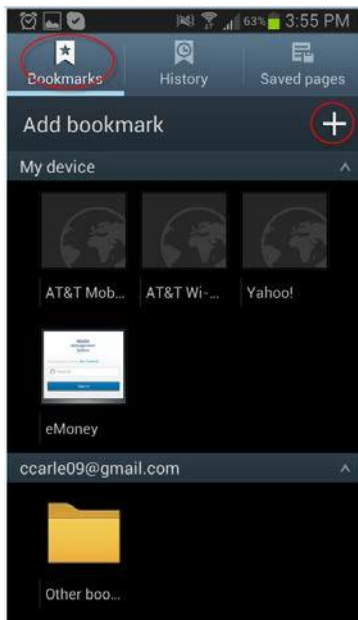

In this training user guide we will demonstrate how to create a bookmark for your Integral Wealth Portal in a Samsung Android Device. The bookmark creates a link to the app.

1. Open a browser on the Samsung Android Device.
2. Type in the URL address. Click **Go**.

Name your bookmark:
Integral Wealth Portal

- A bookmarked icon of this page will now appear under the “My Device” category. Press and hold this icon until a menu appears.

- Select “Add shortcut to home screen.”