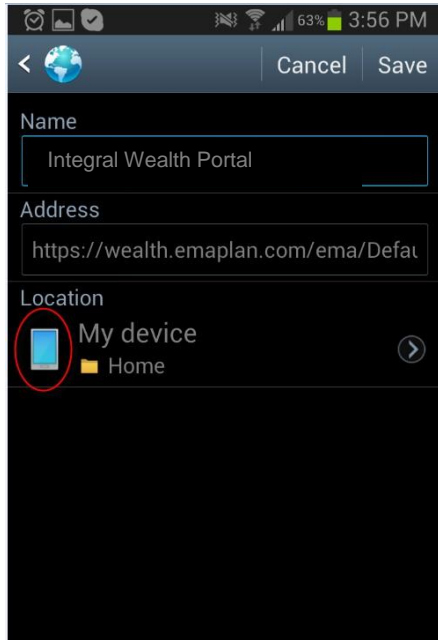

In this training user guide we will demonstrate how to create a bookmark for your Integral Wealth Portal in a Samsung Android Device. The bookmark creates a link to the app.

1. Open a browser on the Samsung Android Device.
2. Type in the URL address. Click **Go**.

The URL for your Integral Wealth Portal is
<https://wealth.emaplan.com/ema/ria/colmanknightadvisorygrp>

3. Choose Bookmarks. Click the “+” (plus) sign. Rename the bookmark as desired, then click **SAVE**.

Name your bookmark:
Integral Wealth Portal

- A bookmarked icon of this page will now appear under the “My Device” category. Press and hold this icon until a menu appears.

- Select “Add shortcut to home screen.”