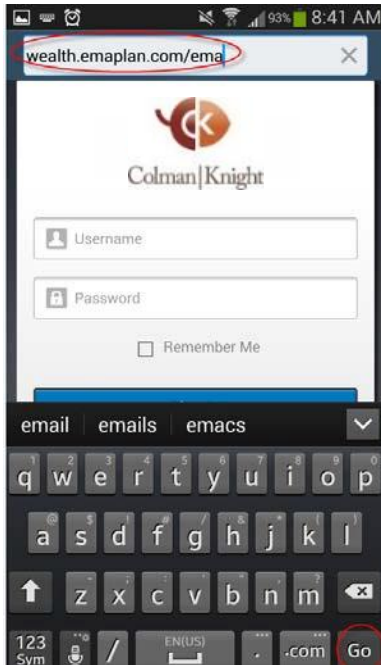

In this training user guide we will demonstrate how to create a bookmark for your Integral Wealth Portal in a Samsung Android Device. The bookmark creates a link to the app.

1. Open a browser on the Samsung Android Device.
2. Type in the URL address. Click **Go**.

The URL for your Integral Wealth Portal is
<https://wealth.emaplan.com/ema/ria/colmanknightadvisorygrp>

3. Choose Bookmarks. Click the “+” (plus) sign. Rename the bookmark as desired, then click **SAVE**.

Name your bookmark:
Integral Wealth Portal

- A bookmarked icon of this page will now appear under the “My Device” category. Press and hold this icon until a menu appears.

- Select “Add shortcut to home screen.”