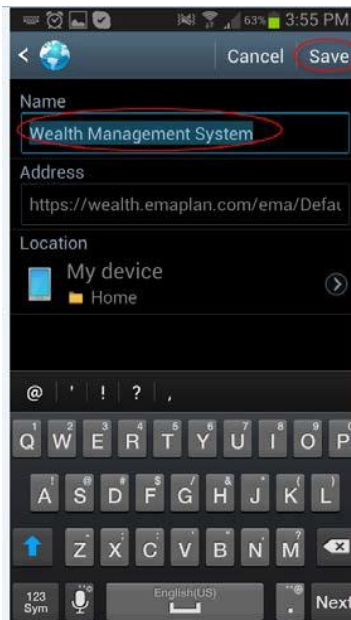

In this training user guide we will demonstrate how to create a bookmark for your Integral Wealth Portal in a Samsung Android Device. The bookmark creates a link to the app.

1. Open a browser on the Samsung Android Device.
2. Type in the URL address. Click **Go**.

The URL for your Integral Wealth Portal is
<https://wealth.emaplan.com/ema/ria/colmanknightadvisorygrp>

3. Choose Bookmarks. Click the “+” (plus) sign. Rename the bookmark as desired, then click **SAVE**.

Name your bookmark:
Integral Wealth Portal

- A bookmarked icon of this page will now appear under the “My Device” category. Press and hold this icon until a menu appears.

- Select “Add shortcut to home screen.”